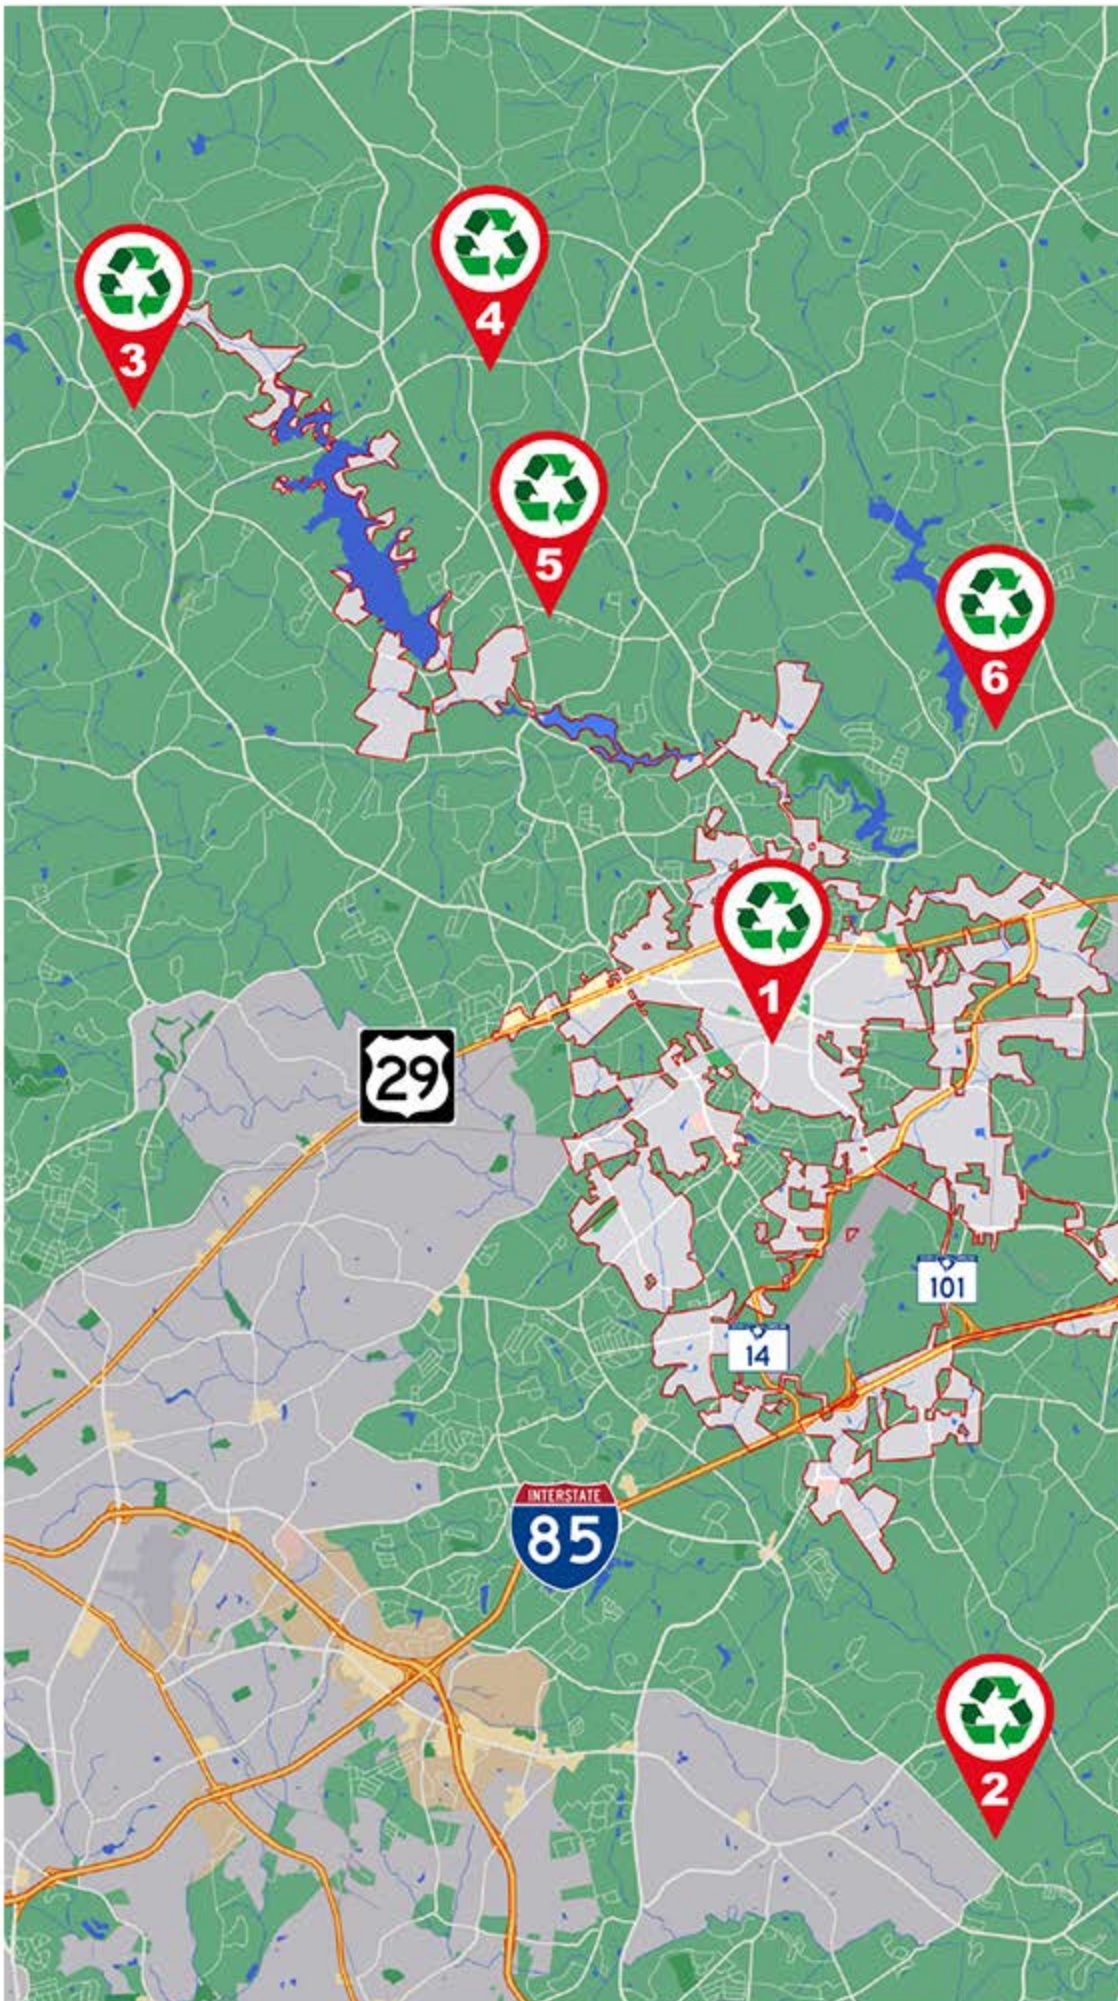

RECYCLING CONVENIENCE CENTERS

- 1 City of Greer Convenience Center**
315 Buncombe Street
Greer, SC 29650
864-877-0505
Monday - Friday
8 a.m. - 5 p.m.
Saturdays
8 a.m. - Noon
- 2 Enoree Center**
1311 Anderson Ridge Rd.
Greer, SC 29651
Tuesday - Saturday
7 a.m - 6 p.m.
- 3 Mountain View Elementary School**
6350 Highway 253
Taylors 29687
Monday - Sunday
24 Hours
- 4 Blue Ridge High School**
2151 Fews Chapel Rd.
Greer SC 29651
Monday - Sunday
24 Hours
- 5 O'Neal Center**
3778 Camp Road
Greer 29651
Tuesday - Saturday
7 a.m - 6 p.m.
- 6 Highway 357 Center**
1355 Hwy. 357
Lyman, SC 29365
Monday through Saturday
7 a.m. - 7 p.m.

*Please note that some
Greenville & Spartanburg
County Centers are
drop-off only (non-staffed)*