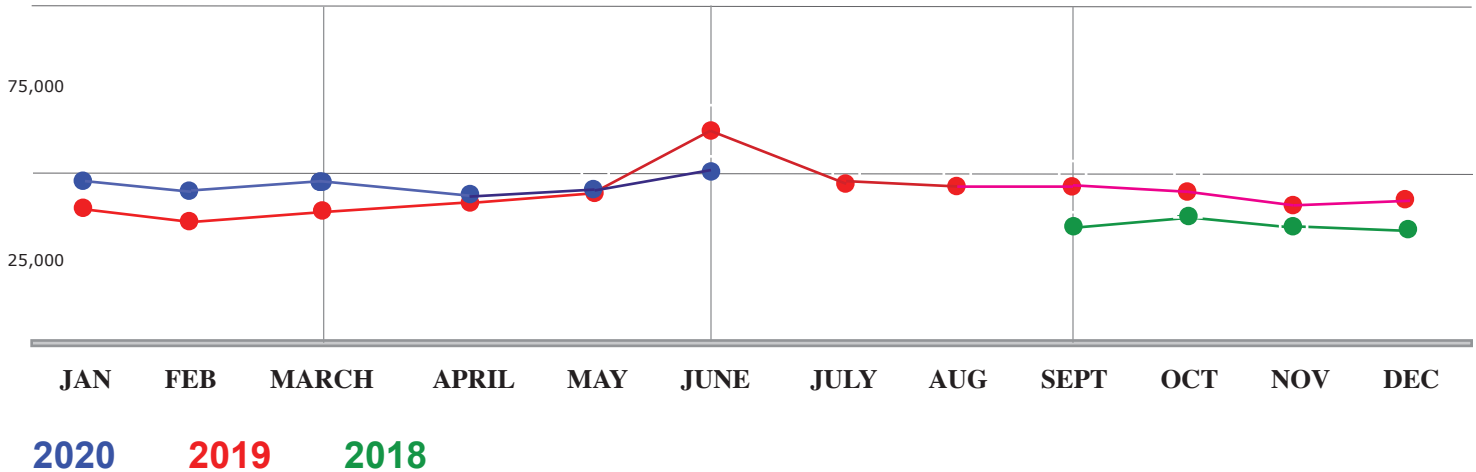

City of Greer Website

June 2020 Monthly Report

Total Page Views by Month

Daily sessions at www.cityofgreer.org

June 1-30, 2020

Visitors to www.cityofgreer.org

Total Users:	17,215 from 76 countries
Desktop:	41.2 %
Mobile:	56.0 %
Tablet:	2.8 %

Retention

Monthly Page Views:	50,543
Avg Pages per Session:	2.25
Average Time per Session:	1 minute 42 seconds

Traffic Sources

Search Engines	65.9 %
Direct Traffic:	26.7 %
Social/Other:	7.4 %