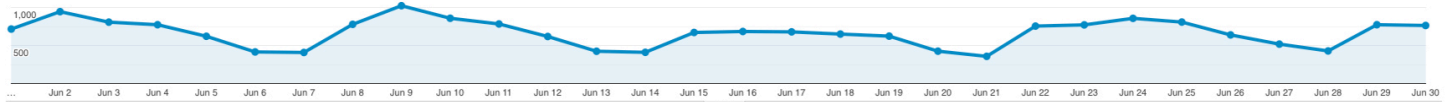

City of Greer Website

June 2020 Monthly Report

Total Page Views by Month

Daily sessions at www.cityofgreer.org

June 1-30, 2020

Visitors to www.cityofgreer.org

Total Users:	17,215 from 76 countries
Desktop:	41.2 %
Mobile:	56.0 %
Tablet:	2.8 %

Most Viewed Pages

1. Home
2. Events Center Rentals
3. City Departments
4. Coronavirus Update
5. Yard Waste
6. Police Department
7. Parks and Recreation
8. Detention Center
9. Trash Collection Schedule
10. Century Park
11. Recycling Center
12. Job Openings
13. Planning & Zoning
14. City Directory
15. Youth Sports

Retention

Monthly Page Views:	50,543
Avg Pages per Session:	2.25
Average Time per Session:	1 minute 42 seconds

Traffic Sources

Search Engines	65.9 %
Direct Traffic:	26.7 %
Social/Other:	7.4 %