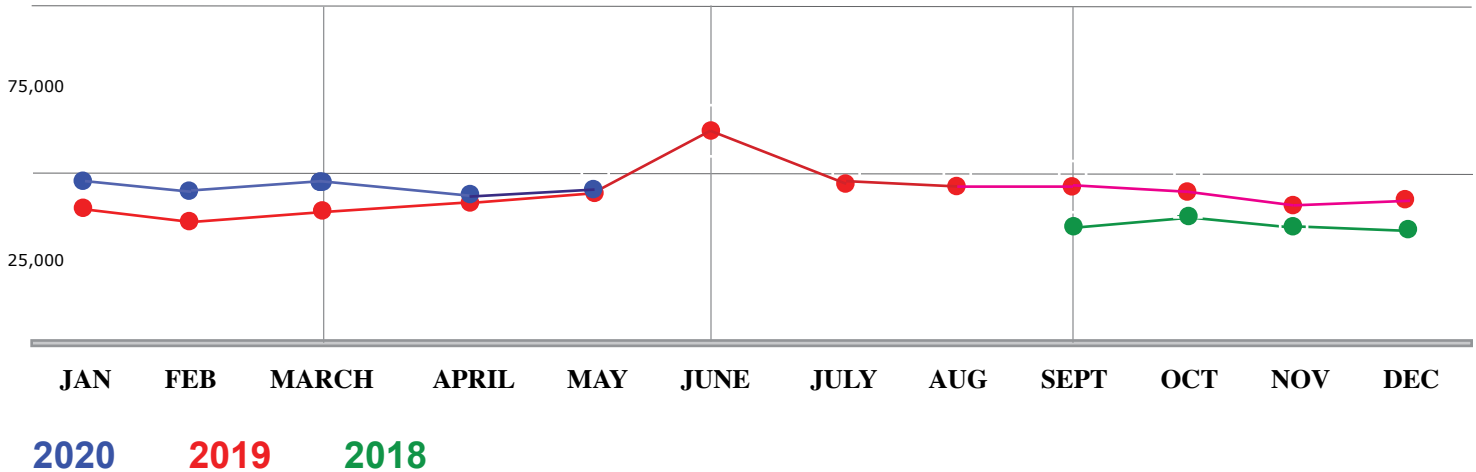

City of Greer Website

May 2020 Monthly Report

Total Page Views by Month

Daily sessions at www.cityofgreer.org

May 1-31, 2020

Visitors to www.cityofgreer.org

Total Users: 13,963 from 62 countries
 Desktop: 43.2 %
 Mobile: 53.5 %
 Tablet: 3.3 %

Retention

Monthly Page Views: 41,312
 Avg Pages per Session: 2.27
 Average Time per Session: 1 minute 45 seconds

Traffic Sources

Search Engines: 67.9 %
 Direct Traffic: 26.2 %
 Social/Other: 5.9 %