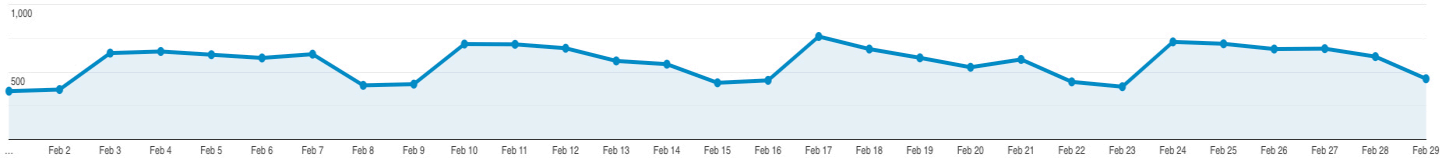

City of Greer Website

February 2020 Monthly Report

Total Page Views by Month

Daily sessions at www.cityofgreer.org

February 1-29, 2020

Visitors to www.cityofgreer.org

Total Users: 14.029 from 80 countries
 Desktop: 47.4 %
 Mobile: 49.6 %
 Tablet: 3.0 %

Retention

Monthly Page Views: 45,451
 Avg Pages per Session: 2.42
 Average Time per Session: 2 minutes

Traffic Sources

Search Engines: 65.5 %
 Direct Traffic: 29.6 %
 Social/Other: 4.9 %

Most Viewed Pages