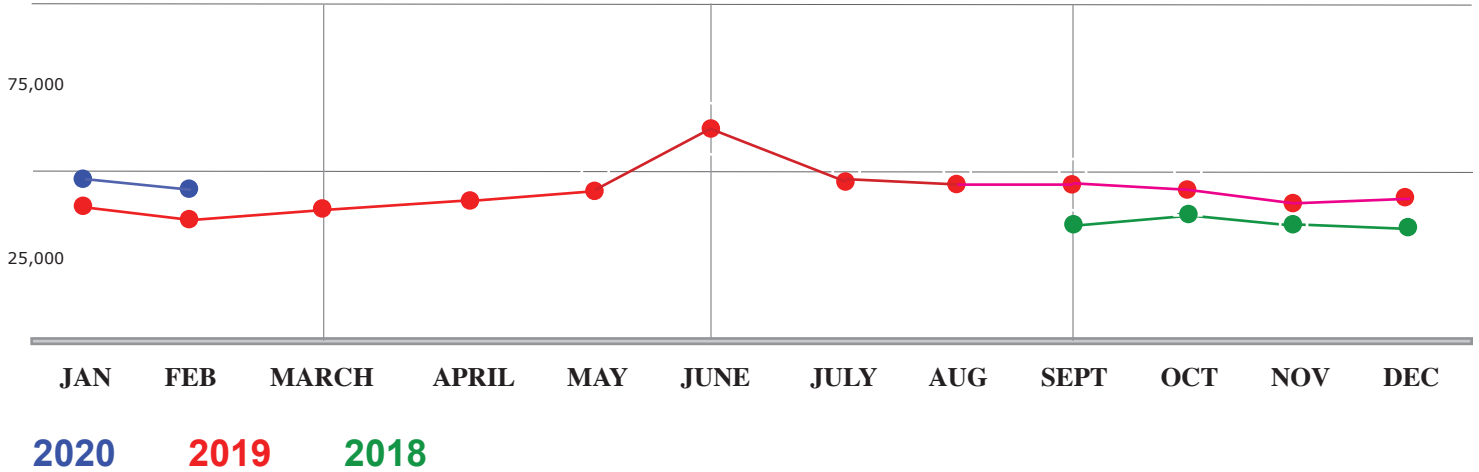

City of Greer Website

February 2020 Monthly Report

Total Page Views by Month

Daily sessions at www.cityofgreer.org

February 1-29, 2020

Visitors to www.cityofgreer.org

Total Users: 14.029 from 80 countries
 Desktop: 47.4 %
 Mobile: 49.6 %
 Tablet: 3.0 %

Retention

Monthly Page Views: 45,451
 Avg Pages per Session: 2.42
 Average Time per Session: 2 minutes

Traffic Sources

Search Engines: 65.5 %
 Direct Traffic: 29.6 %
 Social/Other: 4.9 %

Most Viewed Pages