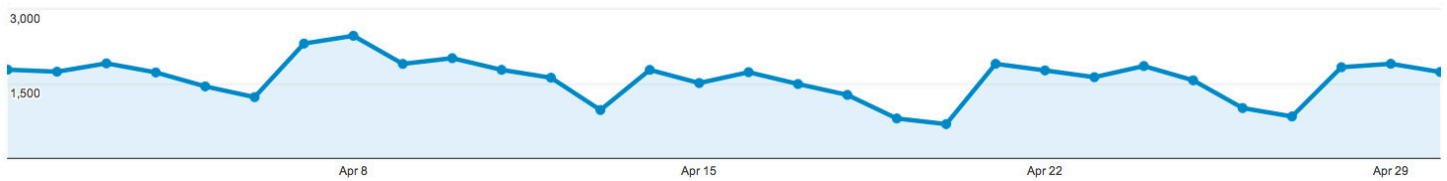

City of Greer Website

April 2014 Monthly Report

Total Page Views by Month

Daily Page Views at www.cityofgreer.org

April 1-30, 2014

Visitors to www.cityofgreer.org

Total Visitors: 17,328 from 53 countries
 New Visitors: 9,685 (56 %)
 Returning Visitors: 7,643 (44 %)

Retention on the website

Monthly Page Views: 48,263
 Avg Views per Visit: 2.79
 Average Time per Visit: 2 minutes, 18 seconds

Traffic sources leading to the site

Search Engines: 71.8 %
 Direct Traffic: 20.0 %
 Referral/Social: 8.2 %