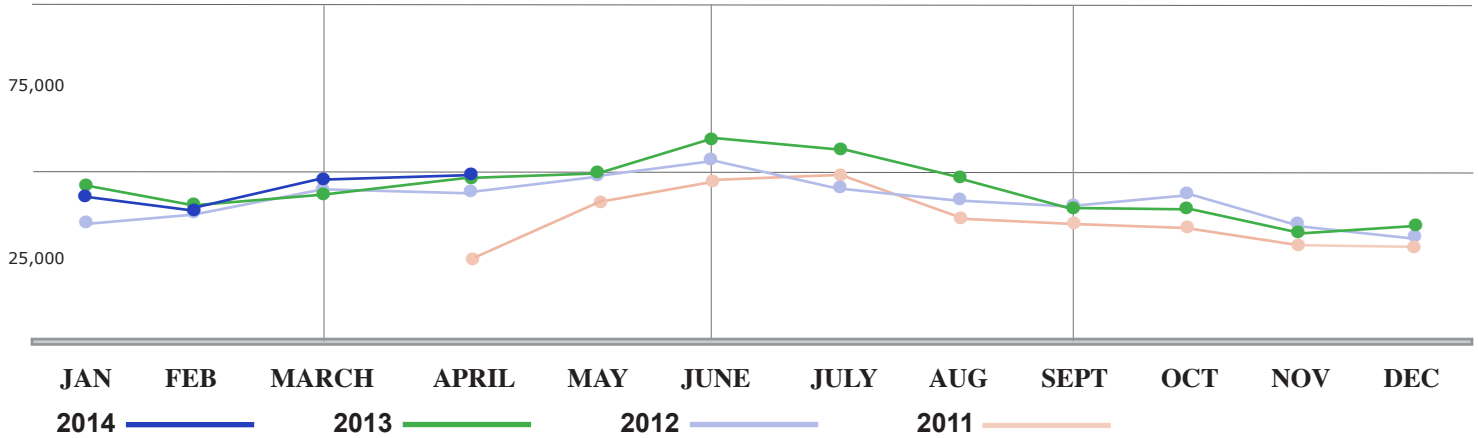

City of Greer Website

April 2014 Monthly Report

Total Page Views by Month

Daily Page Views at www.cityofgreer.org

April 1-30, 2014

Visitors to www.cityofgreer.org

Total Visitors: 17,328 from 53 countries
 New Visitors: 9,685 (56 %)
 Returning Visitors: 7,643 (44 %)

Retention on the website

Monthly Page Views: 48,263
 Avg Views per Visit: 2.79
 Average Time per Visit: 2 minutes, 18 seconds

Traffic sources leading to the site

Search Engines: 71.8 %
 Direct Traffic: 20.0 %
 Referral/Social: 8.2 %