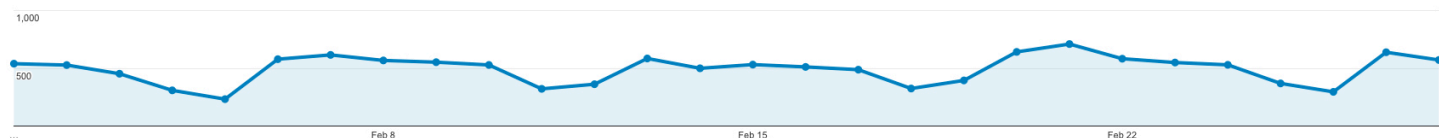

City of Greer Website

February 2017 Monthly Report

Total Page Views by Month

Daily sessions at www.cityofgreer.org

February 1-28, 2017

Visitors to www.cityofgreer.org

Total Sessions: 13,820 from 45 countries
 New Visitors: 8,468 (61.3 %)
 Returning Visitors: 5,352 (38.7 %)

Traffic Sources

Search Engines 75.8 %
 Direct Traffic: 12.0 %
 Referral/Social: 12.2 %

Retention

Monthly Page Views: 37,536
 Avg Pages per Session: 2.72
 Average Time per Session: 1 minute, 55 seconds

Most Viewed Pages

Total Sessions: 1,103 from 11 countries
 Monthly Page Views: 4,861
 Call Clicks: 19
 Map Clicks: 15