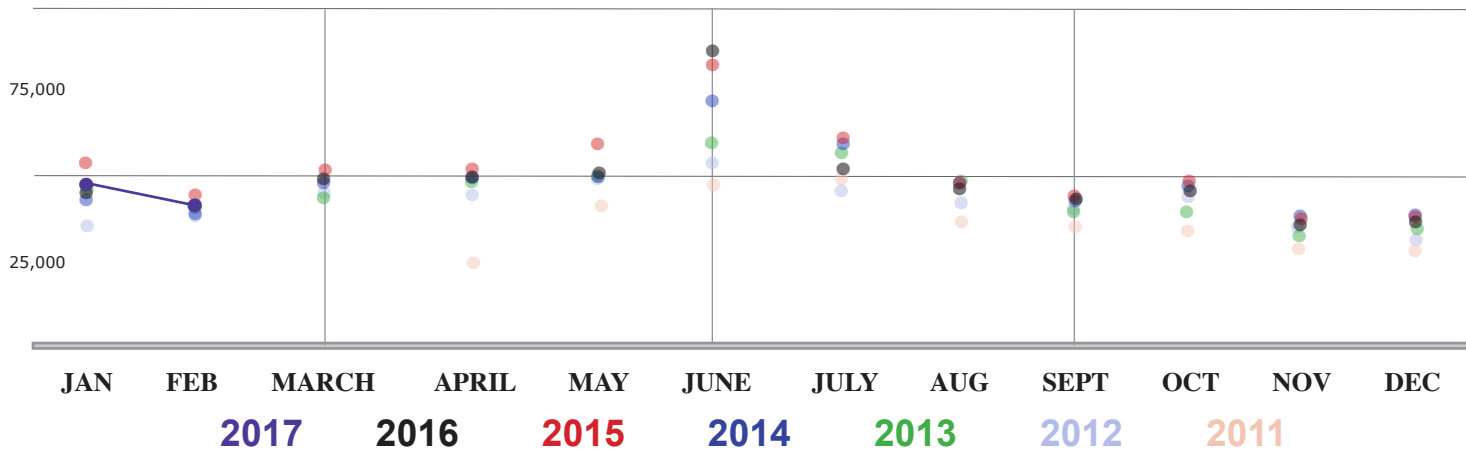

City of Greer Website

February 2017 Monthly Report

Total Page Views by Month

Daily sessions at www.cityofgreer.org

February 1-28, 2017

Visitors to www.cityofgreer.org

Total Sessions: 13,820 from 45 countries
 New Visitors: 8,468 (61.3 %)
 Returning Visitors: 5,352 (38.7 %)

Traffic Sources

Search Engines 75.8 %
 Direct Traffic: 12.0 %
 Referral/Social: 12.2 %

Retention

Monthly Page Views: 37,536
 Avg Pages per Session: 2.72
 Average Time per Session: 1 minute, 55 seconds

Most Viewed Pages

Total Sessions: 1,103 from 11 countries
 Monthly Page Views: 4,861
 Call Clicks: 19
 Map Clicks: 15